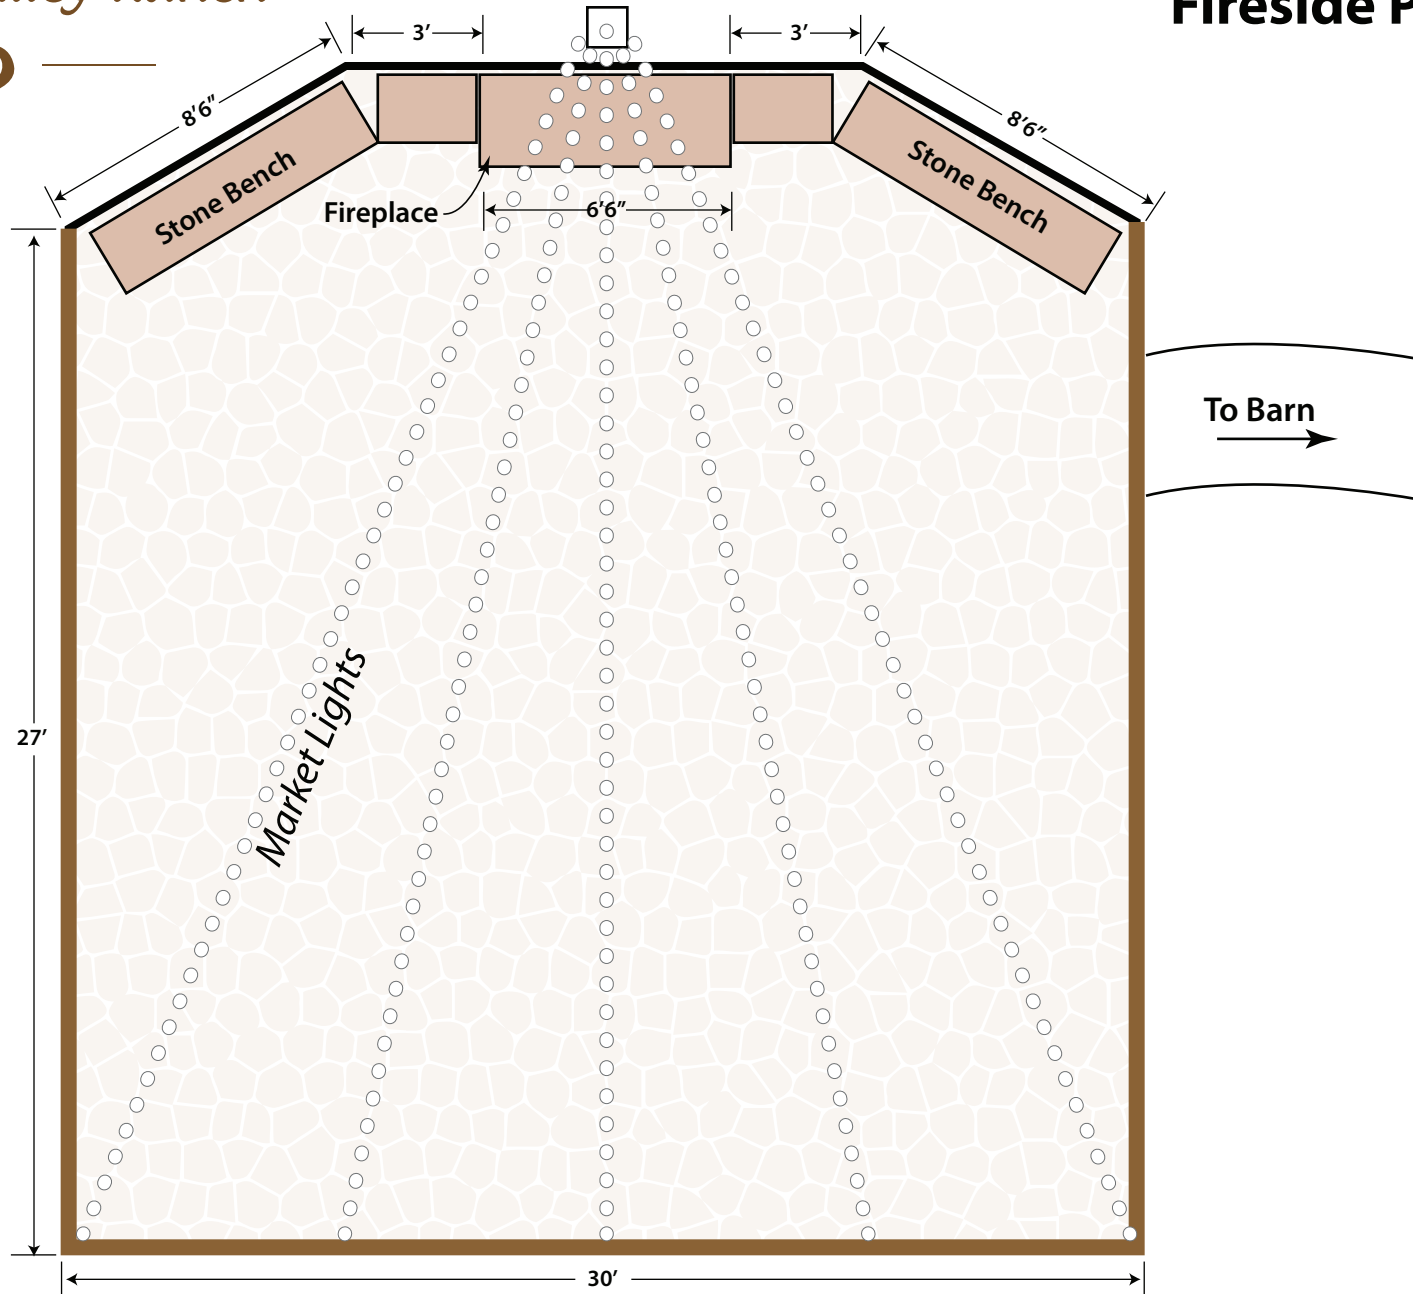

## Fireside Patio

Total area: 850 s.f.  
Capacity: 100 Guests

303-929-9133  
Weddings@DeerCreekValleyRanch.com  
www.DeerCreekValleyRanch.com