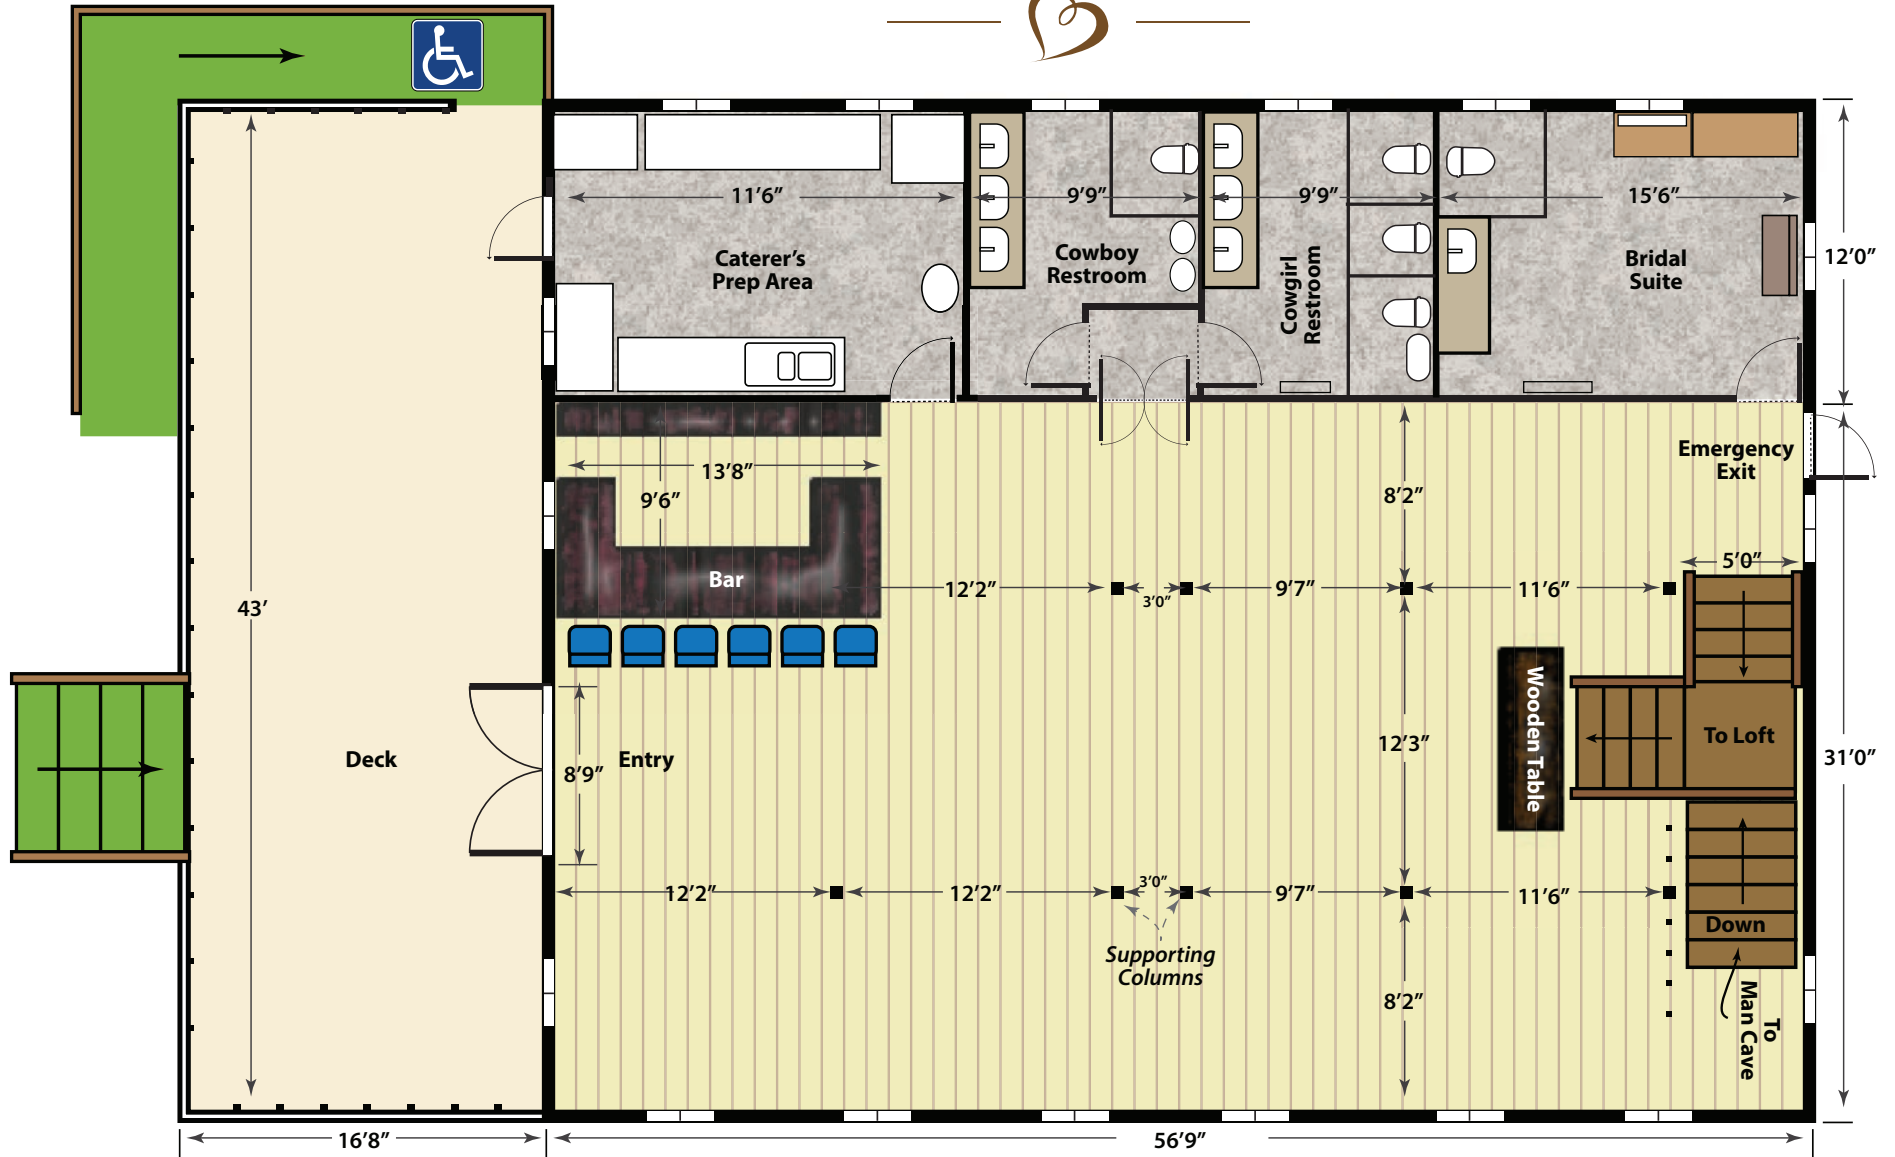

## Barn Main Floor/Dance Hall

Total area: 1600 s.f.  
Barn Capacity: Up to 180 Guests Total

303-929-9133  
Weddings@DeerCreekValleyRanch.com  
www.DeerCreekValleyRanch.com