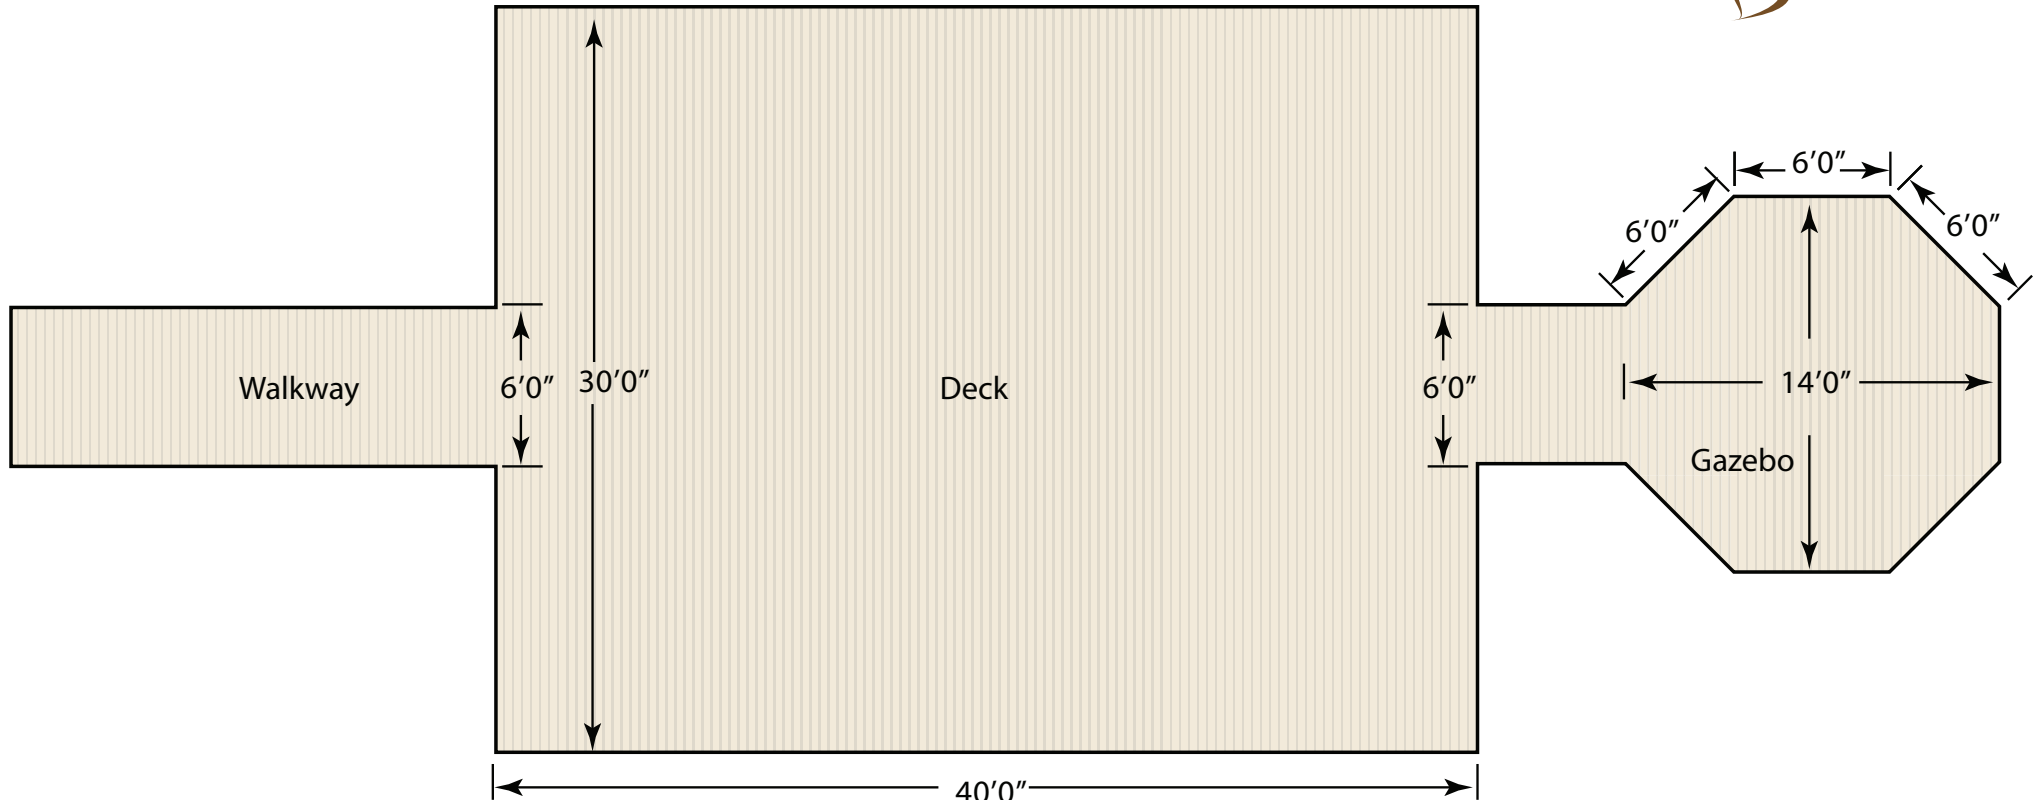

# Lakeside Deck & Gazebo

Deer Creek Valley Ranch

Seating area: 1200 s.f.  
Capacity: 180 Guests

**303-929-9133**  
Weddings@DeerCreekValleyRanch.com  
www.DeerCreekValleyRanch.com