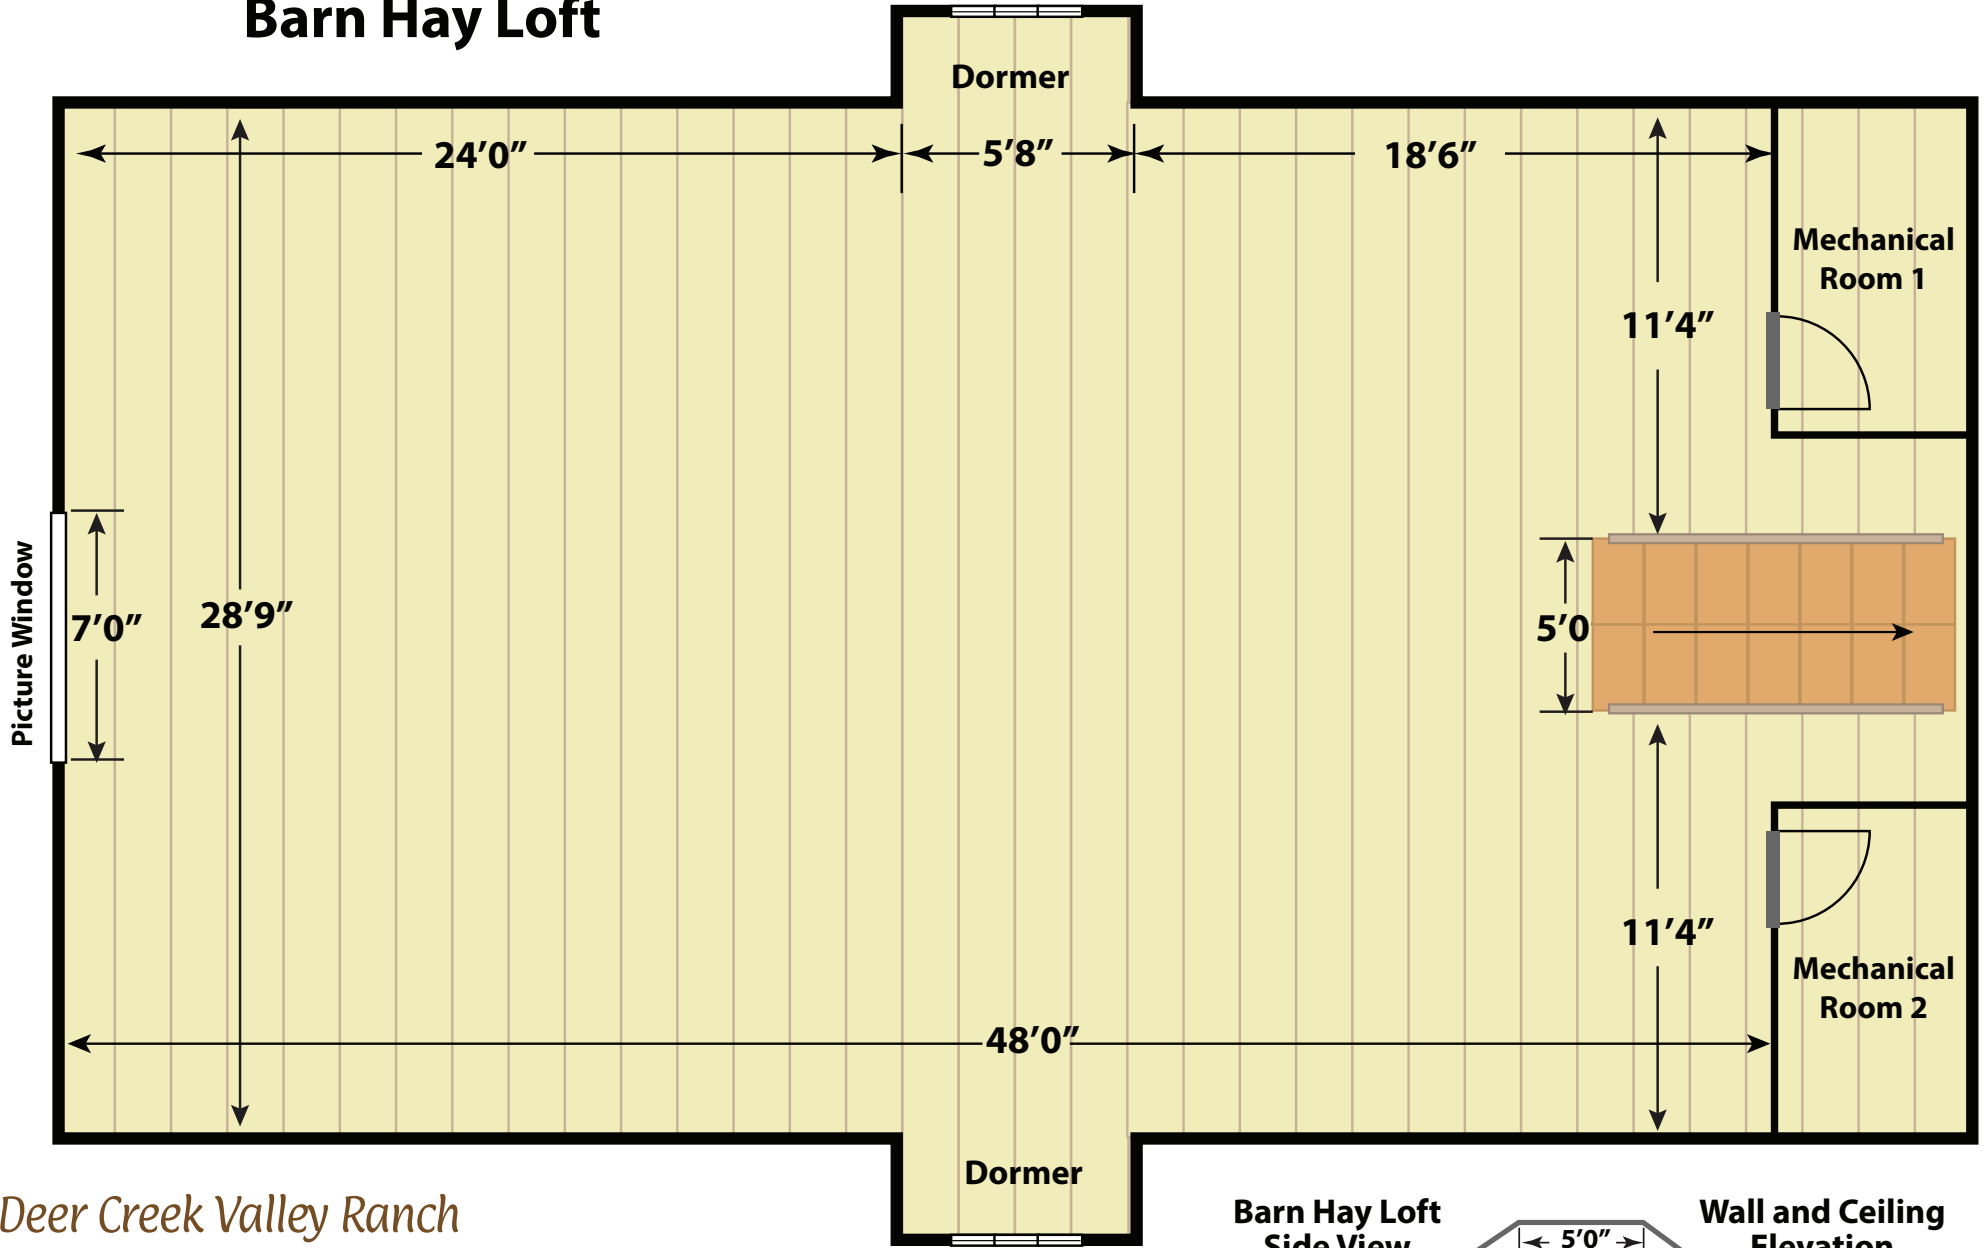

Barn Hay Loft

Deer Creek Valley Ranch

Total area: 1400 s.f.
Capacity: 100 Guests

303-929-9133

Weddings@DeerCreekValleyRanch.com
www.DeerCreekValleyRanch.com