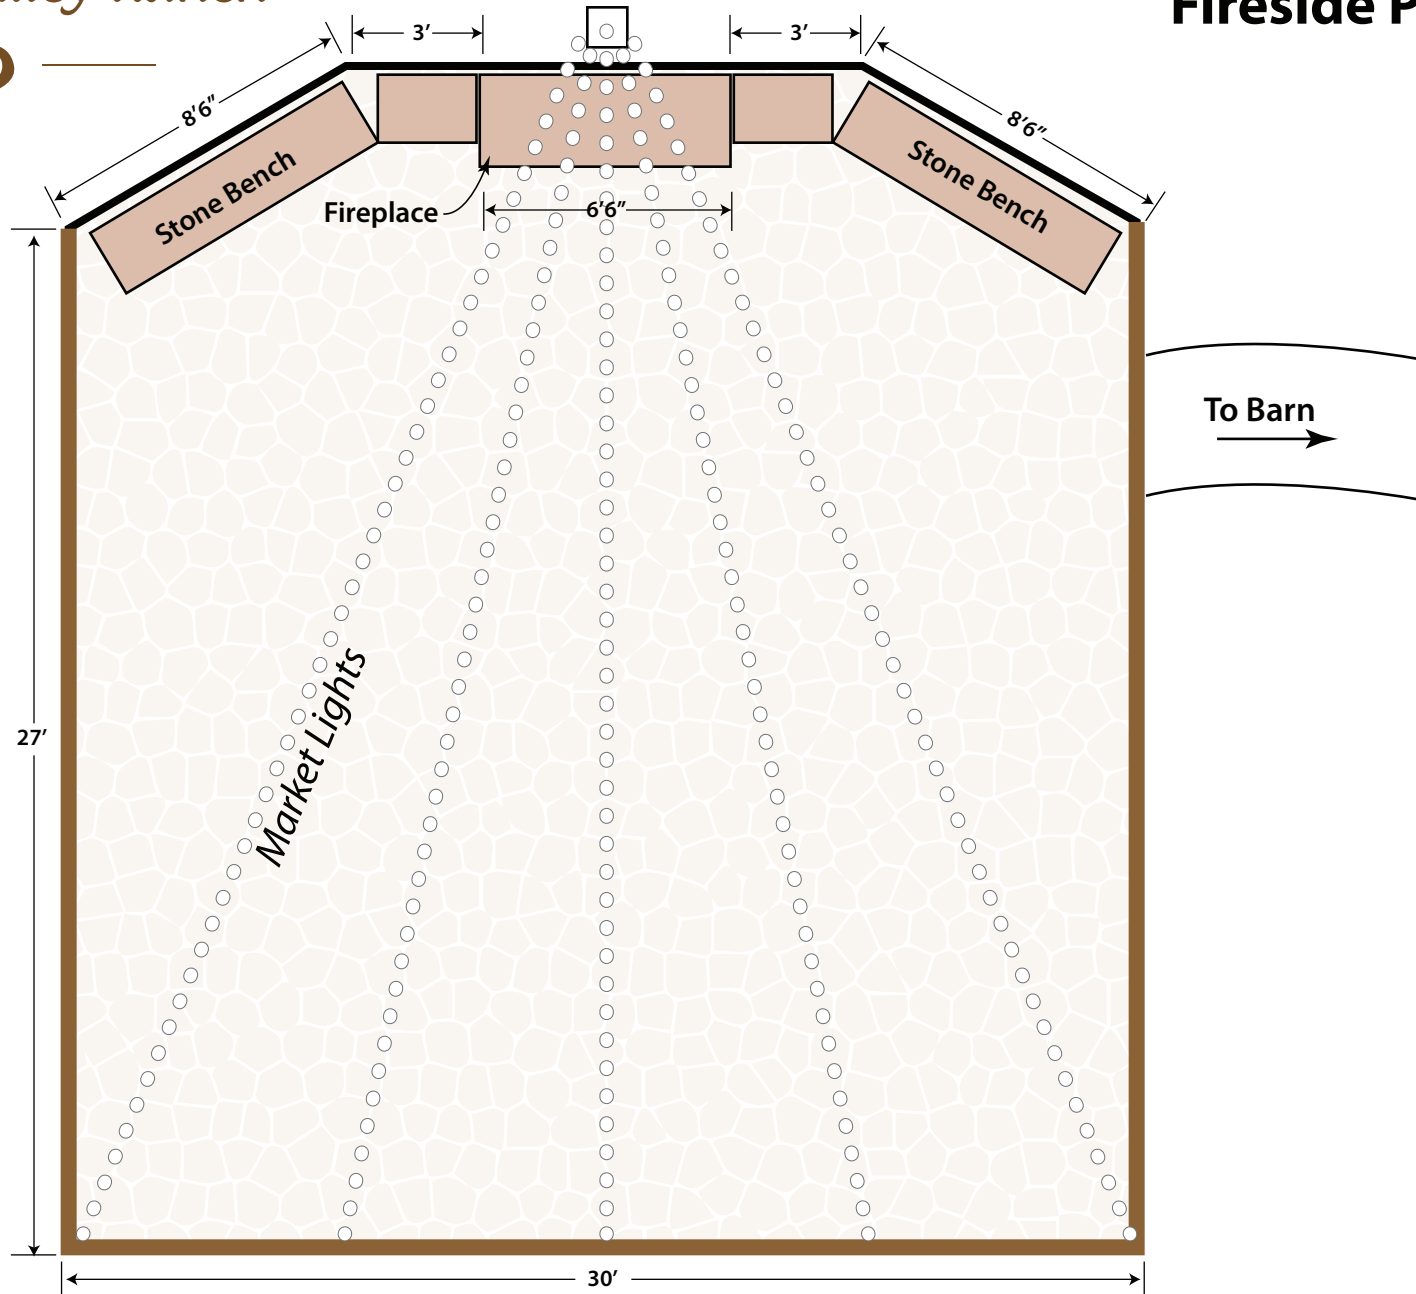

Deer Creek Valley Ranch

Fireside Patio

Total area: 850 s.f.
Capacity: 100 Guests

303-929-9133
Weddings@DeerCreekValleyRanch.com
www.DeerCreekValleyRanch.com