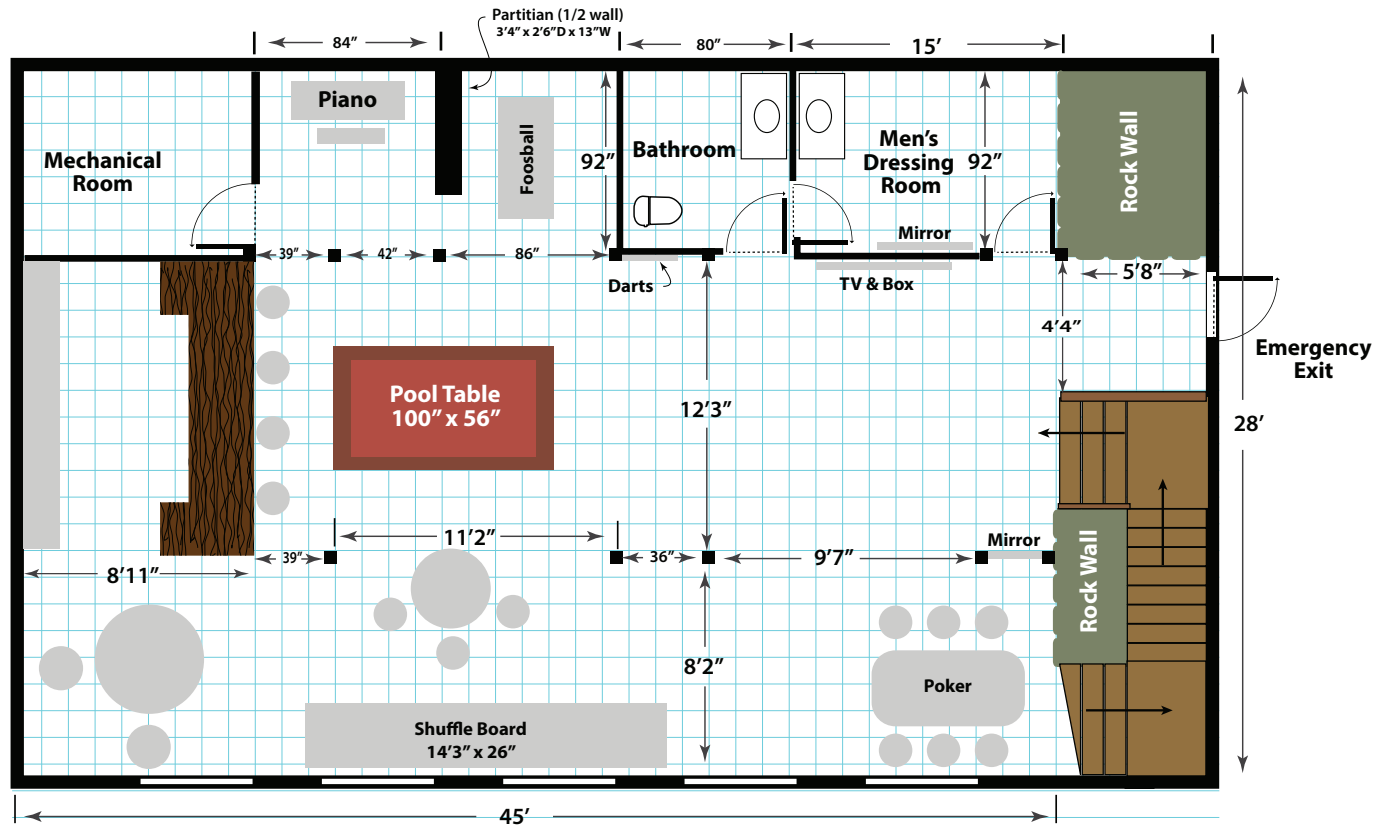

Deer Creek Valley Ranch

Ultimate Man Cave

Total area: 1400 s.f.

303-929-9133

Weddings@DeerCreekValleyRanch.com

www.DeerCreekValleyRanch.com